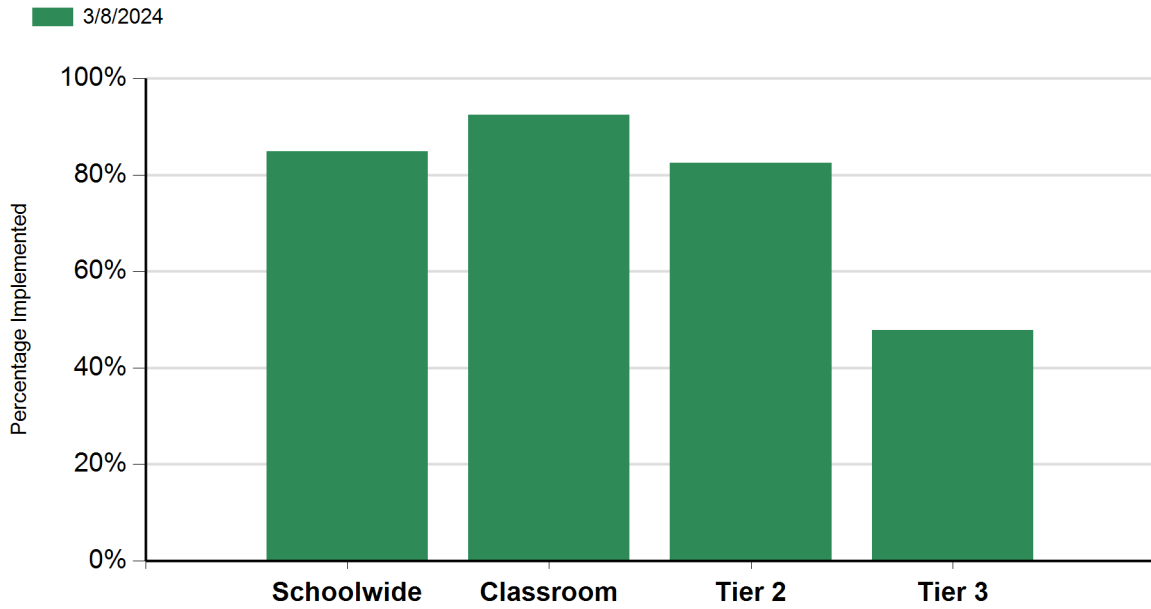

**Kelley Elementary School**  
 Rialto, California

**Self-Assessment Survey  
 Subscale Scores  
 School Years: 2023**

Date Close	Schoolwide	Classroom	Tier 2
3/8/2024	85%	92%	82%

<b>Tier 3</b>	
	48%